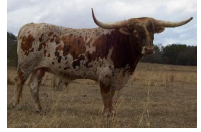

Hubbell Longhorns

Excellence In Breeding

20 Gauge X Brindle Tari

Date of Birth: 05/05/2022
 Registration 1: Pending

Courtesy of Hubbell Longhorns

20 Gauge X Brindle Tari

Hubbells 20 Gauge

3S BRINDLE TARI

Concealed Weapon

HUBBELLS RIO GLORY

RM HIGH HOPES

3S TOUCHDOWN TARI

Sharp Shooter 542

HORSESHOE J EXAMPLE

JP RIO GRANDE

HUBBELLS MORNING GLORY