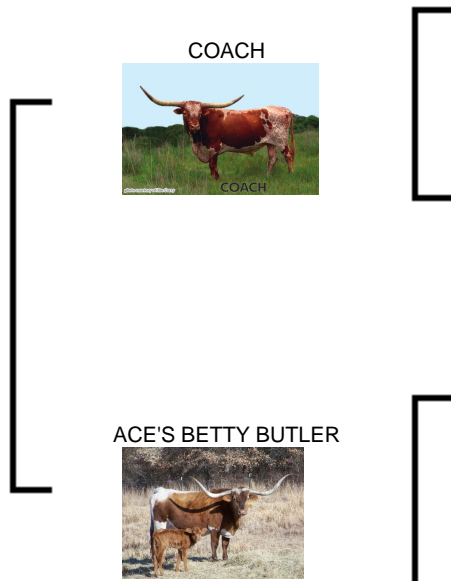

Hubbell Longhorns

Excellence In Breeding

Courtesy of Hubbell Longhorns

BL LATCHIT

Date of Birth: 03/27/2003
 Registration 1: C214167
 Breeder: BOB & PAM LOOMIS
 Owner: MARK HUBBELL

TTT: 60.0000 on 03/14/2013

BL LATCHIT

BARBICON CHEX

Scratchit BL 117

COACH

ACE'S BETTY BUTLER

DON JUAN OF CHRISTINE

MISS REDMAC 256

CONQUISTAROAN