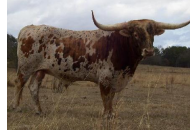

Hubbell Longhorns

Excellence In Breeding

HUBBELLS CW GUS

Date of Birth: 06/01/2012
 Registration 1: BI87393
 Breeder: HUBBELL LONGHORNS

Courtesy of HUBBELLS LONGHORNS

TTT: 57.7500 on 03/14/2014

HUBBELLS CW GUS

Concealed Weapon

Sharp Shooter 542

HORSESHOE J EXAMPLE

WATSON 83

HUBBELLS MISS GLEAM

DELTA GLEAM

PEACEMAKER 44

Horseshoe J Charm