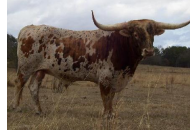

## HUBBELLS CW GUS

Date of Birth: 06/01/2012  
 Registration 1: BI87393  
 Breeder: HUBBELL LONGHORNS

Courtesy of HUBBELLS LONGHORNS

TTT: 57.7500 on 03/14/2014

HUBBELLS CW GUS

Concealed Weapon

Sharp Shooter 542