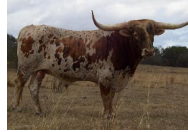

Hubbell Longhorns

Excellence In Breeding

WS MIDNIGHT SPECIAL

Date of Birth: 09/07/2011
 Registration 1: CTI281759

Courtesy of Hubbell Longhorns

TTT: 71.5000 on 09/02/2020

Concealed Weapon

Sharp Shooter 542