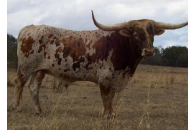

## WS MIDNIGHT SPECIAL

Date of Birth: 09/07/2011  
 Registration 1: CTI281759

Courtesy of Hubbell Longhorns

TTT: 71.5000 on 09/02/2020

Concealed Weapon

Sharp Shooter 542

PEACEMAKER 44

Horseshoe J Charm