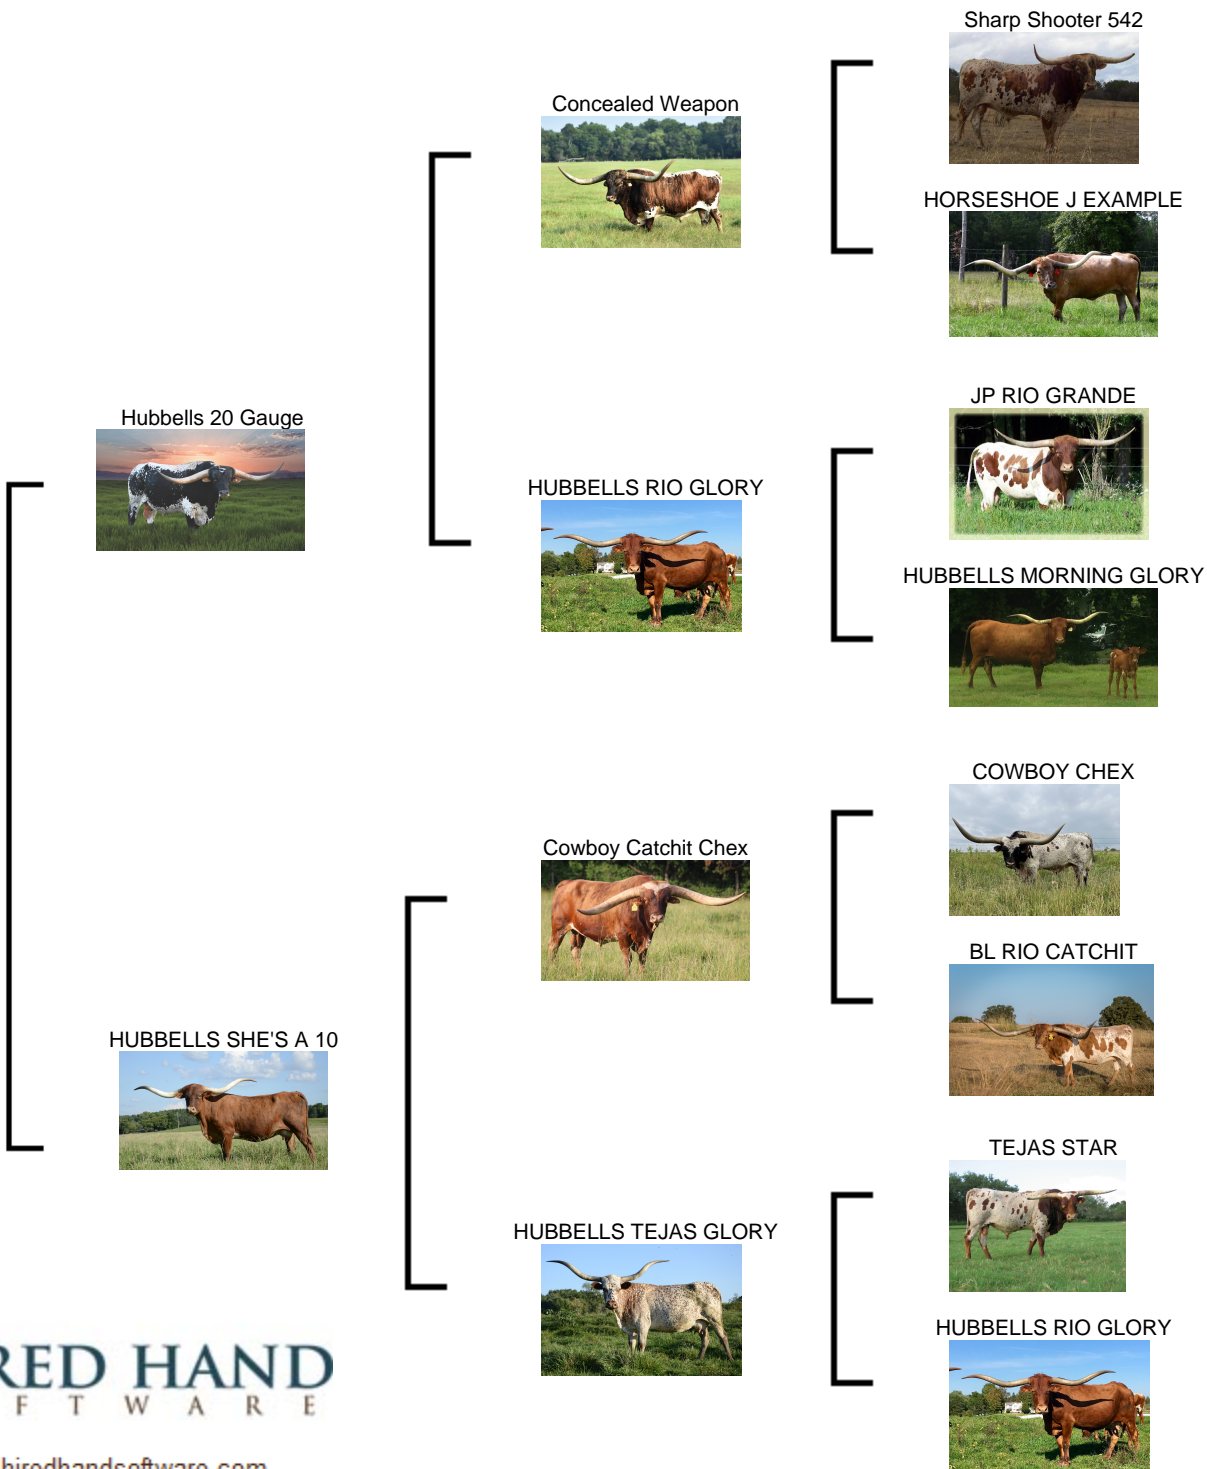

Hubbell Longhorns

Excellence In Breeding

20 GAUGE X SHE'S A 10

Date of Birth: 07/07/2018
 Registration 1: Pending
 Sale Price: \$

Courtesy of Hubbell Longhorns

20 GAUGE X SHE'S A 10

<http://www.hiredhandsoftware.com>